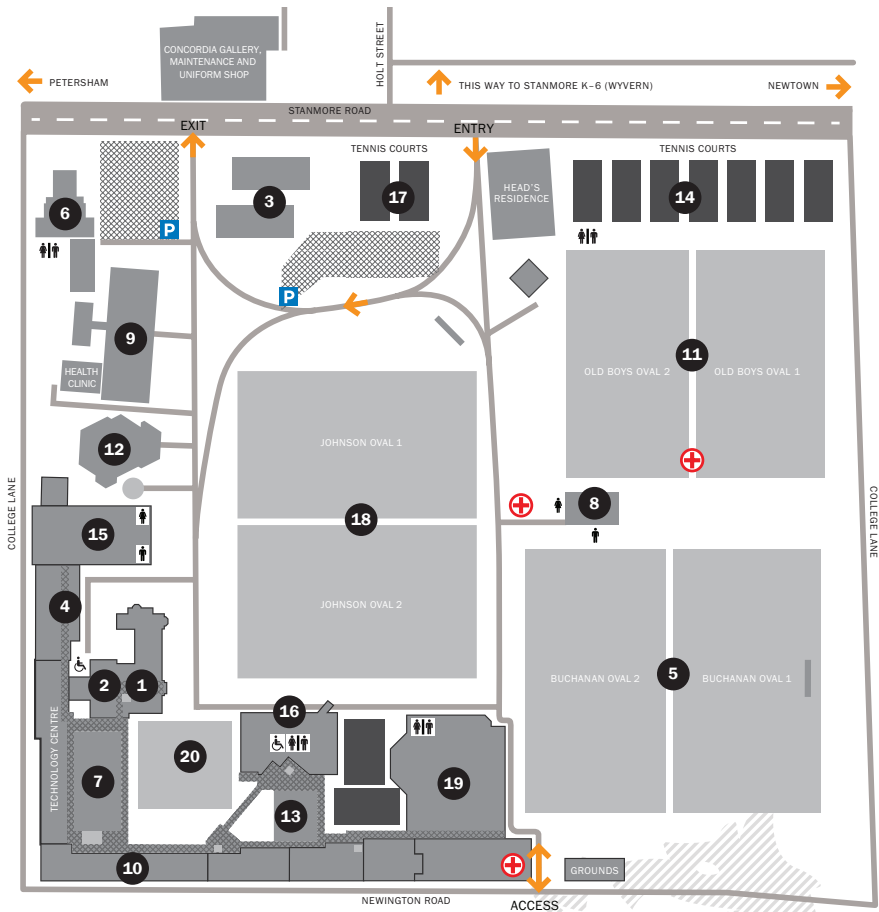

Venues + Maps (Newington)

- | | | | |
|----------------------|------------------------|-----------------------|----------------------------|
| 1 Founders Building | 6 Drama Centre | 11 Old Boys Oval | 16 AJ Rae Centre |
| 2 Prescott Hall | 7 Nesbitt Centre | 12 College Chapel | 17 Sevington Tennis Courts |
| 3 Sevington Building | 8 Glasson Pavilion | 13 LRD Pyke Centre | 18 Johnson Oval |
| 4 Music Centre | 9 Le Couteur Centre | 14 Main Tennis Courts | 19 Taylor Sports Centre |
| 5 Buchanan Oval | 10 War Memorial Centre | 15 Centenary Hall | 20 Sesqui. Quadrangle |